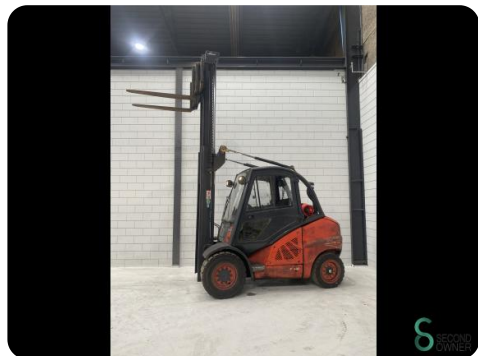

Forklift - Linde H50T

Forklift - Linde H50T

WKH.4320

LPG

3700mm

5000kg

12335

2009

Brand Linde

Model H50T

Year 2009

Specifications

Drive	LPG
Overhead clearance	2750mm
Fork length	1200mm
Lifting capacity	5000kg
Mast	Duplex
Lifting height	3700mm

Dimensions

Length	3000
Width	1400
Height	2750
Weight	6905