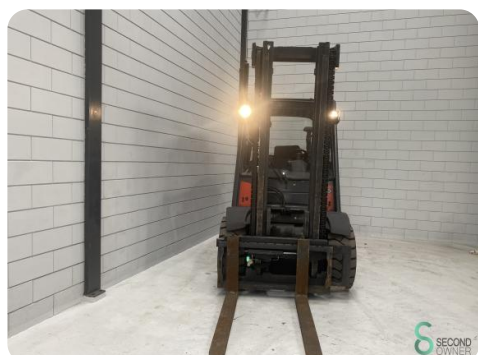

Forklift - Linde H50T

Forklift - Linde H50T

WKH.4320

LPG

3700mm

5000kg

12335

2009

Brand Linde

Model H50T

Year 2009

Specifications

Drive	LPG
Overhead clearance	2750mm
Fork length	1200mm
Lifting capacity	5000kg
Mast	Duplex
Lifting height	3700mm

Dimensions

Length	3000
Width	1400
Height	2750
Weight	6905