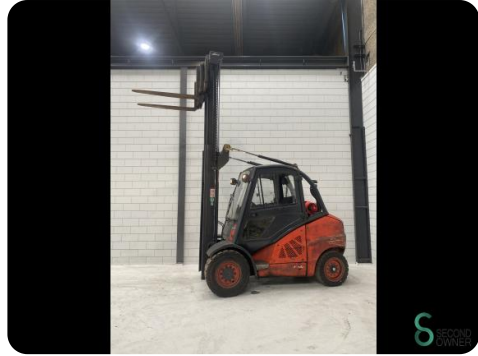

Forklift - Linde H50T

Forklift - Linde H50T

WKH.4320

LPG

3700mm

5000kg

12335

2009

Brand Linde

Model H50T

Year 2009

Specifications

Drive	LPG
Overhead clearance	2750mm
Fork length	1200mm
Lifting capacity	5000kg
Mast	Duplex
Lifting height	3700mm

Dimensions

Length	3000
Width	1400
Height	2750
Weight	6905