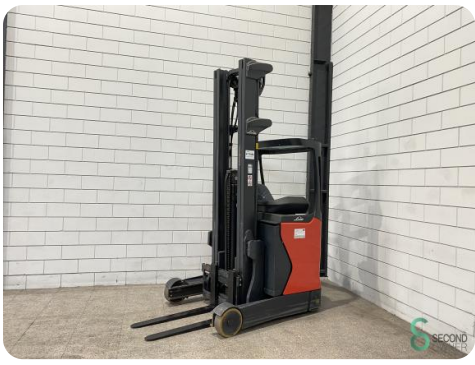

Reach truck - Linde

Reach truck - Linde

WKH.4885

Elektric

1200kg

3432

2015

Brand Linde

Model

Year 2015

Specifications

Drive	Elektric
Options	Free-lift, Non-marking tires
Free lift	2560mm
Overhead clearance	2970mm
Attachment	Side-shift
Fork length	1000mm

Dimensions

Length	1900
Width	1270
Height	2970
Weight	3366