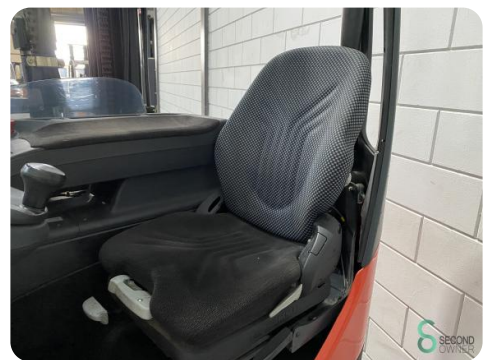

Reach truck - Linde

Reach truck - Linde

WKH.4885

Elektric

1200kg

3432

2015

Brand Linde

Model

Year 2015

Specifications

Drive	Elektric
Options	Free-lift, Non-marking tires
Free lift	2560mm
Overhead clearance	2970mm
Attachment	Side-shift
Fork length	1000mm

Dimensions

Length	1900
Width	1270
Height	2970
Weight	3366