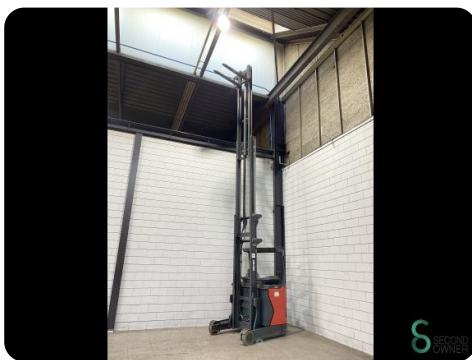

Model

Year 2015

Specifications

Drive	Elektric
Options	Free-lift, Non-marking tires
Free lift	2560mm
Overhead clearance	2970mm
Attachment	Side-shift
Fork length	1000mm

Dimensions

Length	1900
Width	1270
Height	2970
Weight	3366