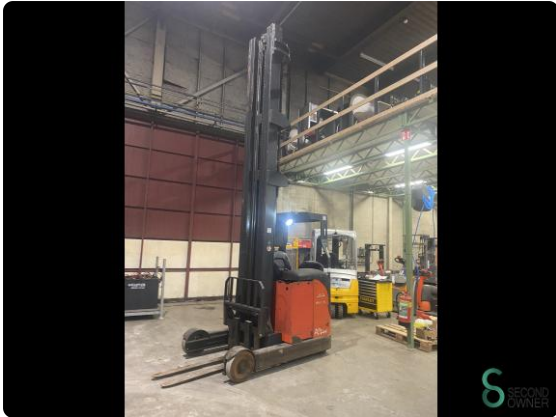

Reach truck - Linde R20S

Reach truck - Linde R20S

WKH.3525

2000kg

13171

2010

Brand Linde

Model R20S

Year 2010

Specifications

Options	Free-lift
Overhead clearance	4950mm
Attachment	Side-shift
Fork length	1150mm
Lifting capacity	2000kg
Mast	Triplex

Dimensions

Length	1900
Width	1250
Height	4950
Weight	

Havenweg 6
6603AS Wijchen