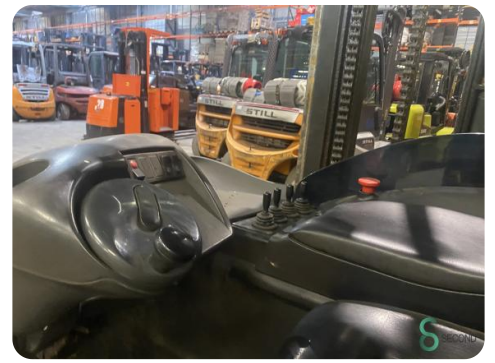

Reach truck - Linde R20S

Reach truck - Linde R20S

WKH.3525

2000kg

13171

2010

Brand Linde

Model R20S

Year 2010

Specifications

Options	Free-lift
Overhead clearance	4950mm
Attachment	Side-shift
Fork length	1150mm
Lifting capacity	2000kg
Mast	Triplex

Dimensions

Length	1900
Width	1250
Height	4950
Weight	

Havenweg 6
6603AS Wijchen