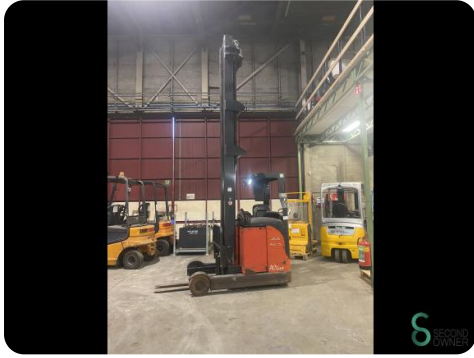

Reach truck - Linde R20S

Reach truck - Linde R20S

WKH.3525

2000kg

13171

2010

Brand Linde

Model R20S

Year 2010

Specifications

Options	Free-lift
Overhead clearance	4950mm
Attachment	Side-shift
Fork length	1150mm
Lifting capacity	2000kg
Mast	Triplex

Dimensions

Length	1900
Width	1250
Height	4950
Weight	

Havenweg 6
6603AS Wijchen