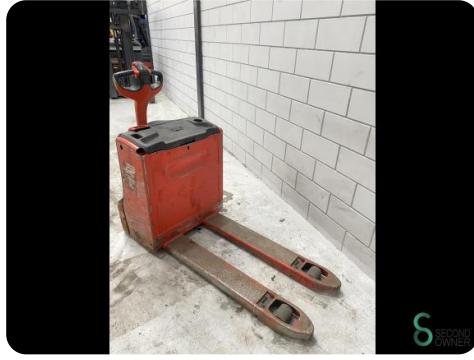

Havenweg 6
6603AS Wijchen

T: +31 6 11462913
E: Koen@secondowner.com
W: <https://secondowner.com>