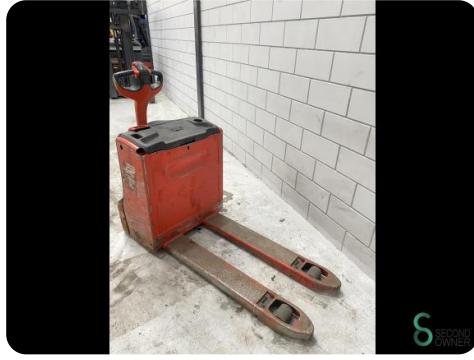

Specifications

Drive Elektric

Capacity 250Ah

Battery voltage 24V

Battery year of construction 2015

Fork length 1150mm

Lifting capacity 1800kg

Dimensions

Length 1700

Width 750

Height

Weight 515

Havenweg 6
6603AS Wijchen

T: +31 6 11462913
E: Koen@secondowner.com
W: <https://secondowner.com>