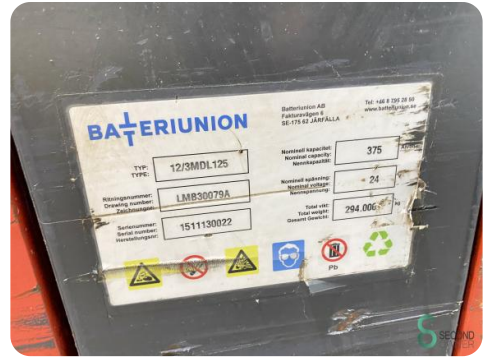

Forklift - Linde T20AP

Forklift - Linde T20AP

WKH.4893

Elektric

200mm

2000kg

1205

2015

Brand Linde

Model T20AP

Year 2015

Specifications

Drive	Elektric
Capacity	275Ah
Battery voltage	24V
Overhead clearance	1400mm
Fork length	1150mm
Lifting capacity	2000kg

Dimensions

Length	1850
Width	800
Height	1400
Weight	780