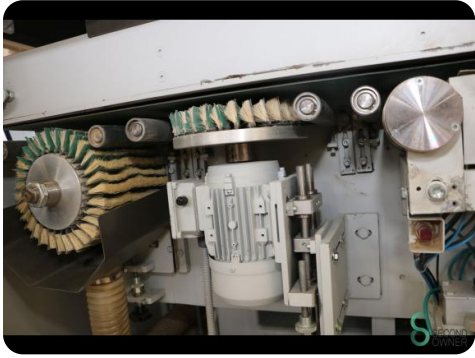

Havenweg 6
6603AS Wijchen

T: +31 6 55855207
E: Peter@secondowner.com
W: <https://secondowner.com>