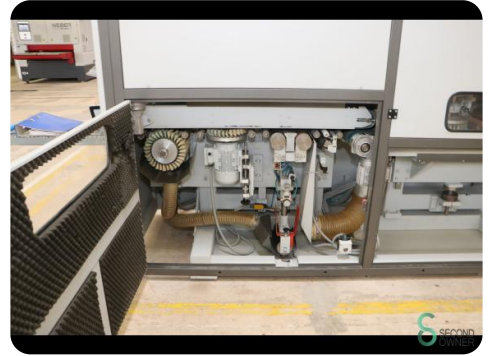

Havenweg 6
6603AS Wijchen

T: +31 6 55855207
E: Peter@secondowner.com
W: <https://secondowner.com>