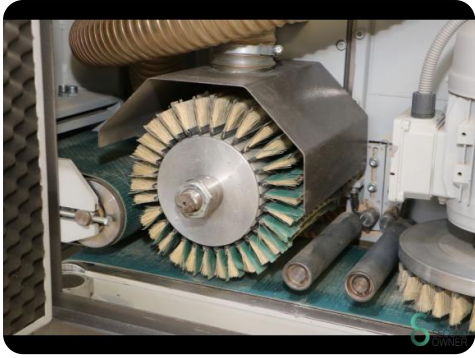

Havenweg 6
6603AS Wijchen

T: +31 6 55855207
E: Peter@secondowner.com
W: <https://secondowner.com>