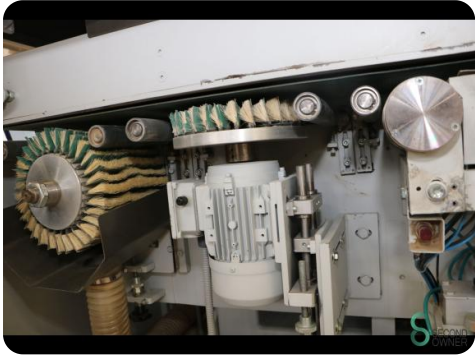

Havenweg 6
6603AS Wijchen

T: +31 6 55855207
E: Peter@secondowner.com
W: <https://secondowner.com>