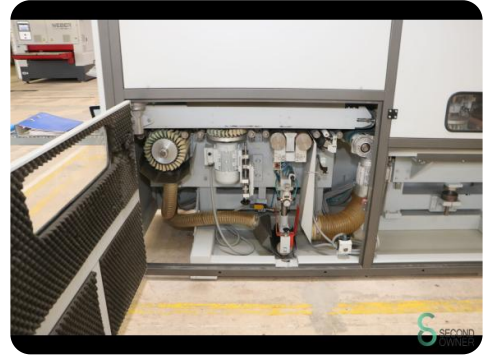

Havenweg 6
6603AS Wijchen

T: +31 6 55855207
E: Peter@secondowner.com
W: <https://secondowner.com>