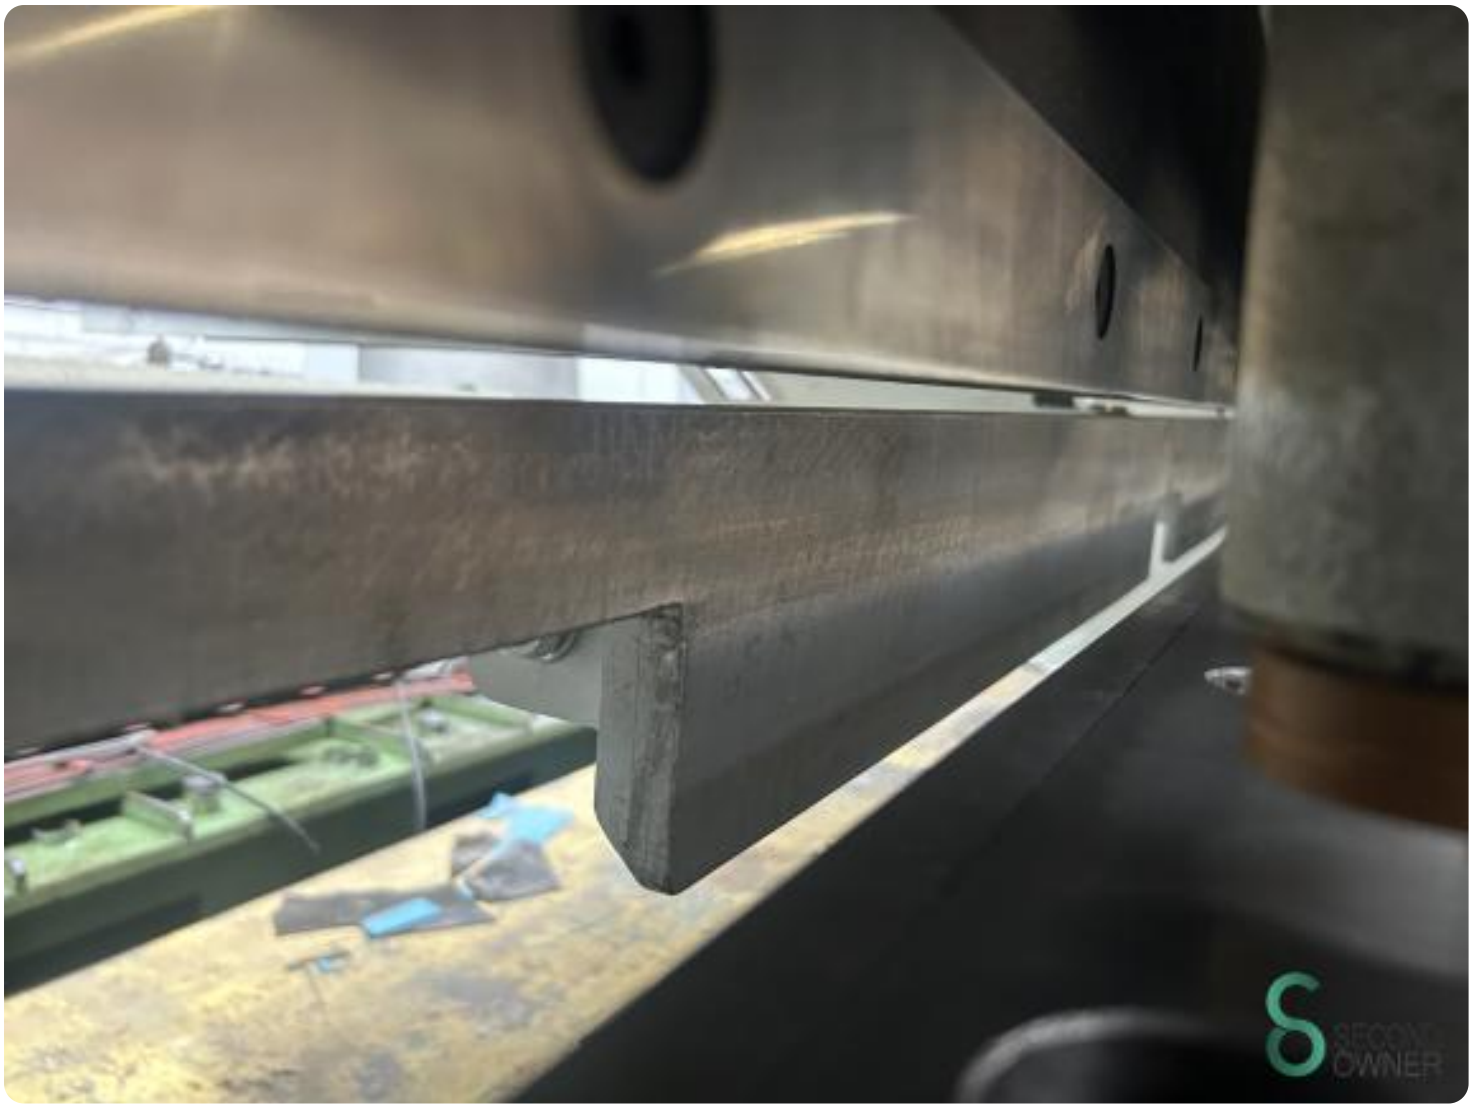

Havenweg 6
6603AS Wijchen

T: +31 6 14832789
E: Bram@secondowner.com
W: <https://secondowner.com>