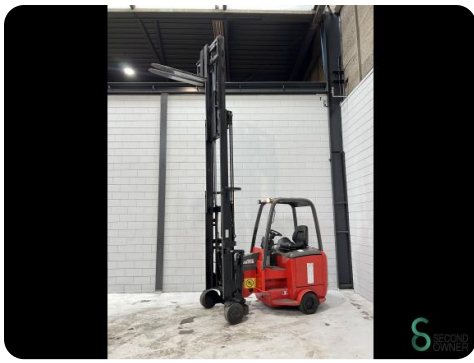

Reachtruck - Manitou EMA18S

Reachtruck - Manitou EMA18S

WKH.4668

1800kg

4700mm

Electric

2004

19837

Brand Manitou

Model EMA18S

Year 2004

Specifications

Drive	Elektric
Capacity	630Ah
Battery voltage	48V
Battery year of construction	2004
Options	Work lights, Free-lift
Free lift	1560mm

[For all product specifications click here](#)

Dimensions

Length	2500 mm
Width	1320 mm
Height	2450 mm
Weight	5200 kg

Havenweg 6
6603AS Wijchen

T: +31 611462913
E: koen@secondowner.com
W: <https://secondowner.com>