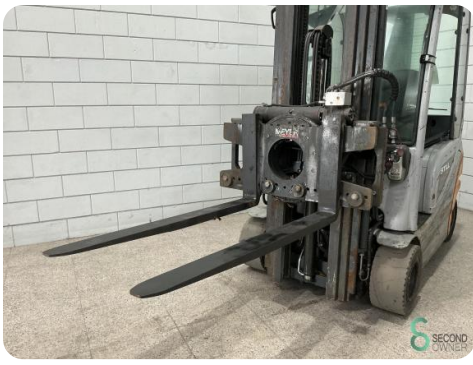

Attachment - Meyer

Attachment - Meyer

WKH6.932

Brand Meyer

Model

Year

Specifications

Type	Attachment
-------------	------------

Dimensions

Length	1440
---------------	------

Width	950
--------------	-----

Height	450
---------------	-----

Weight	670
---------------	-----

Havenweg 6
6603AS Wijchen

T: +31 6 44300552
E: Tess@secondowner.com
W: <https://secondowner.com>