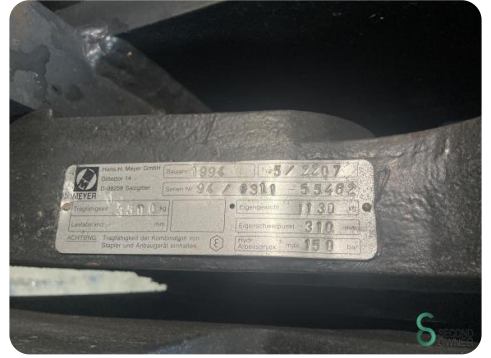

Havenweg 6
6603AS Wijchen

T: +31 6 11462913
E: Koen@secondowner.com
W: <https://secondowner.com>