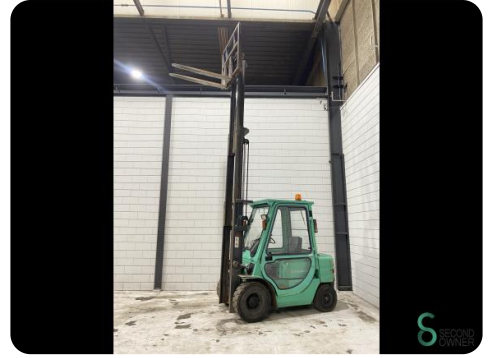

Forklift - Mitsubishi

Forklift - Mitsubishi

WKH.4752

Diesel

4800mm

2500kg

6192

2003

Brand Mitsubishi

Model

Year 2003

Specifications

Drive	Diesel
Options	Free-lift
Free lift	1540mm
Overhead clearance	2150mm
Attachment	Side-shift
Fork length	1200mm

Dimensions

Length	2500
Width	1200
Height	2150
Weight	3970