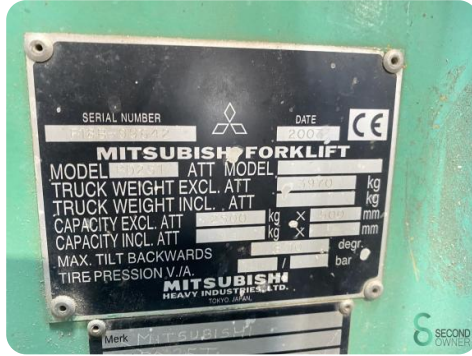

Forklift - Mitsubishi

Forklift - Mitsubishi

WKH.4752

Diesel

4800mm

2500kg

6192

2003

Brand Mitsubishi

Model

Year 2003

Specifications

Drive	Diesel
Options	Free-lift
Free lift	1540mm
Overhead clearance	2150mm
Attachment	Side-shift
Fork length	1200mm

Dimensions

Length	2500
Width	1200
Height	2150
Weight	3970