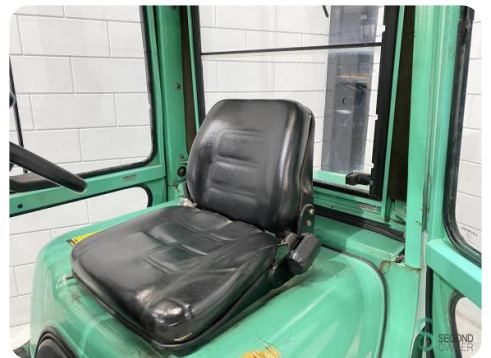

Forklift - Mitsubishi FD 25 T

Forklift - Mitsubishi FD 25 T

WKH.4752

Diesel

4800mm

2500kg

6192

2003

Brand Mitsubishi

Model FD 25 T

Year 2003

Specifications

Drive	Diesel
Options	Free-lift
Free lift	1540mm
Overhead clearance	2150mm
Attachment	Side-shift
Fork length	1200mm

Dimensions

Length	2500
Width	1200
Height	2150
Weight	3970