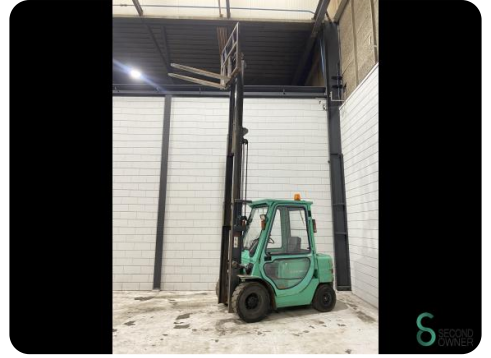

Forklift - Mitsubishi FD 25 T

Forklift - Mitsubishi FD 25 T

WKH.4752

Diesel

4800mm

2500kg

6192

2003

Brand Mitsubishi

Model FD 25 T

Year 2003

Specifications

Drive	Diesel
Options	Free-lift
Free lift	1540mm
Overhead clearance	2150mm
Attachment	Side-shift
Fork length	1200mm

Dimensions

Length	2500
Width	1200
Height	2150
Weight	3970