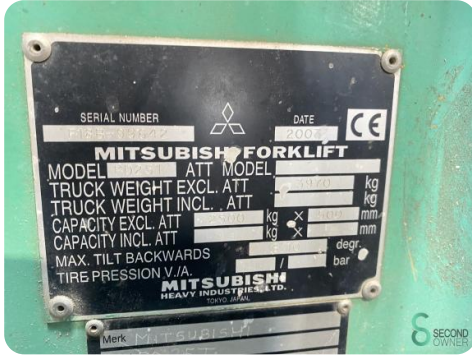

Forklift - Mitsubishi FD 25 T

Forklift - Mitsubishi FD 25 T

WKH.4752

Diesel

4800mm

2500kg

6192

2003

Brand Mitsubishi

Model FD 25 T

Year 2003

Specifications

Drive	Diesel
Options	Free-lift
Free lift	1540mm
Overhead clearance	2150mm
Attachment	Side-shift
Fork length	1200mm

Dimensions

Length	2500
Width	1200
Height	2150
Weight	3970