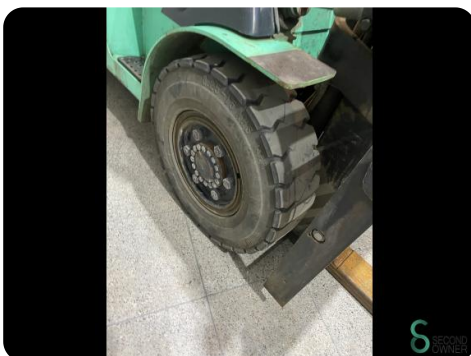

### Specifications

<b>Drive</b>	LPG
<b>Options</b>	Verwarming, Radio, Work lights, Half cabin
<b>Maximum fork width</b>	1270mm
<b>Overhead clearance</b>	2350mm
<b>Attachment</b>	Side-shift, Fork positioner
<b>Fork length</b>	1350mm

### Dimensions

<b>Length</b>	3050
<b>Width</b>	1400
<b>Height</b>	2350
<b>Weight</b>	5620

Havenweg 6  
6603AS Wijchen

**T:** +31 6 11462913  
**E:** [Koen@secondowner.com](mailto:Koen@secondowner.com)  
**W:** <https://secondowner.com>