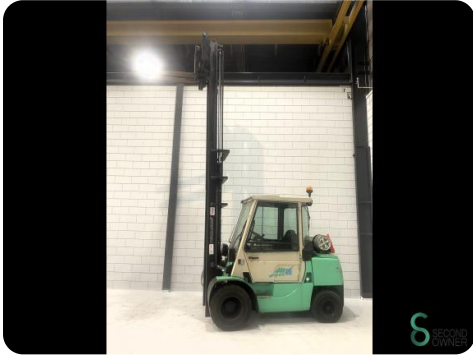

Forklift - Mitsubishi FG35

Forklift - Mitsubishi FG35

WKH.4371

LPG

4500mm

3500kg

15956

1996

Brand Mitsubishi

Model FG35

Year 1996

Specifications

Drive	LPG
Options	Work lights
Overhead clearance	3000mm
Attachment	Fork positioner
Fork length	1150mm
Lifting capacity	3500kg

Dimensions

Length	2800
Width	1450
Height	3000
Weight	5500