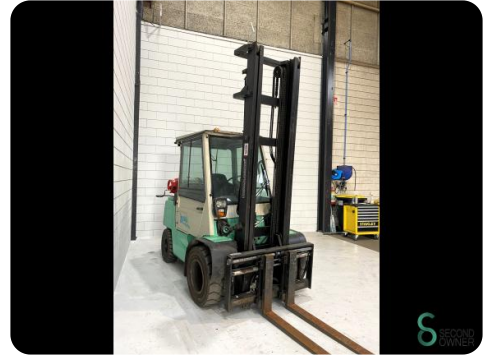

Forklift - Mitsubishi FG35

Forklift - Mitsubishi FG35

WKH.4371

LPG

4500mm

3500kg

15956

1996

Brand Mitsubishi

Model FG35

Year 1996

Specifications

Drive	LPG
Options	Work lights
Overhead clearance	3000mm
Attachment	Fork positioner
Fork length	1150mm
Lifting capacity	3500kg

Dimensions

Length	2800
Width	1450
Height	3000
Weight	5500