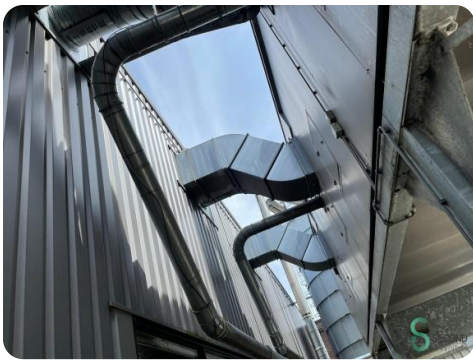

Havenweg 6
6603AS Wijchen

T: +31 6 55855207
E: Peter@secondowner.com
W: <https://secondowner.com>