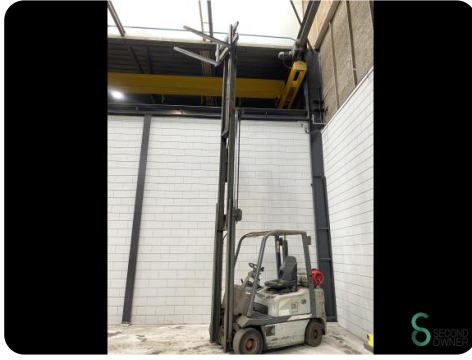

Brand OM

Model

Year 1999

Specifications

Drive	LPG
Options	Free-lift
Free lift	1950mm
Overhead clearance	2540mm
Attachment	Side-shift
Fork length	1000mm

Dimensions

Length	2400
Width	1150
Height	2540
Weight	3620