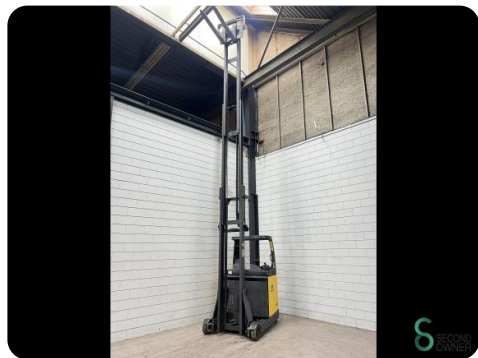

Reachtruck - OM Thesi B2 K23

Reachtruck - OM Thesi B2 K23

WKH.3014

1600kg

2004

1961

Brand OM

Model Thesi B2 K23

Year 2004

Specifications

Capacity	620Ah
Brand/Type	4IPzS620
Battery year of construction	2008
Free lift	2400mm
Maximum fork width	750mm
Overhead clearance	3330mm

Dimensions

Length	1750
Width	1270
Height	3330
Weight	3500