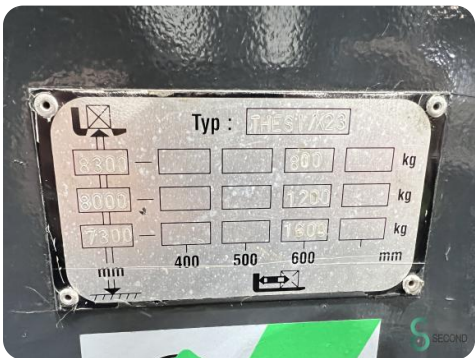

Reachtruck - OM Thesi B2 K23

Reachtruck - OM Thesi B2 K23

WKH.3014

1600kg

2004

1961

Brand OM

Model Thesi B2 K23

Year 2004

Specifications

Capacity	620Ah
Brand/Type	4IPzS620
Battery year of construction	2008
Free lift	2400mm
Maximum fork width	750mm
Overhead clearance	3330mm

Dimensions

Length	1750
Width	1270
Height	3330
Weight	3500