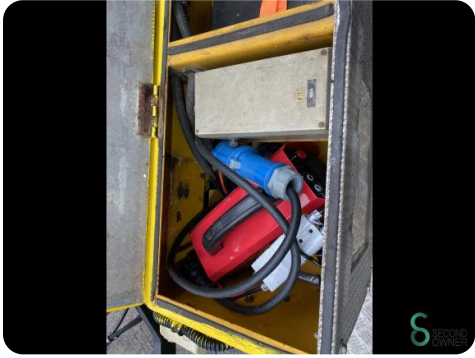

Aerial work platform - Omme Lift 15000 Z

Aerial work platform - Omme Lift 15000 Z

WKH6.182

Elektric

230

1994

Brand Omme Lift

Model 15000 Z

Year 1994

Specifications

Drive	Elektric
Inspection valid until	07.2025
Working height	15200
Options	Air tires
Movement	Air tires
Platform load capacity	230

Dimensions

Length

Width

Height

Weight