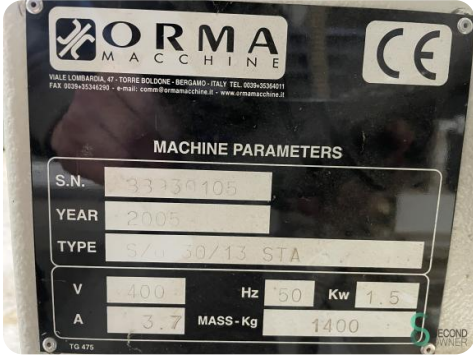

Veneer press - Orma

Veneer press - Orma

HOU.2411

2005

Brand Orma

Model

Year 2005

Specifications

Dimensions

Length

Width

Height

Weight

Havenweg 6
6603AS Wijchen

T: +31 6 55855207
E: Peter@secondowner.com
W: <https://secondowner.com>