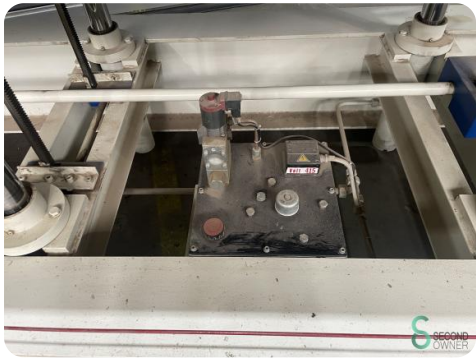

Havenweg 6
6603AS Wijchen

T: +31 6 57668226
E: Glenn@secondowner.com
W: <https://secondowner.com>