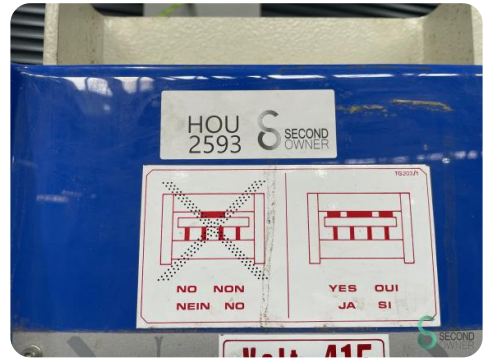

Veneer press - Orma NPC 6/95

Veneer press - Orma NPC 6/95

HOU.2593

2016

Brand Orma

Model NPC 6/95

Year 2016

Specifications

Dimensions

Length

Width

Height

Weight

Havenweg 6
6603AS Wijchen

T: +31 6 57668226
E: Glenn@secondowner.com
W: <https://secondowner.com>