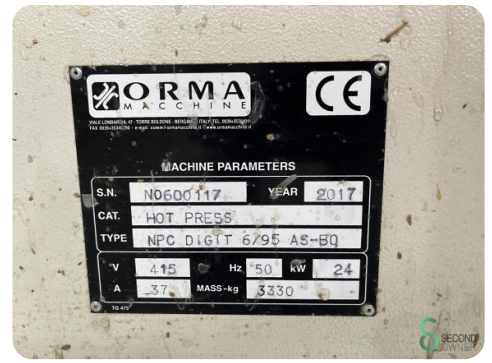

Veneer press - Orma NPC 6/95

Veneer press - Orma NPC 6/95

HOU.2592

2017

Brand Orma

Model NPC 6/95

Year 2017

Specifications

Dimensions

Length

Width

Height

Weight

Havenweg 6
6603AS Wijchen

T: +31 6 55855207
E: Peter@secondowner.com
W: <https://secondowner.com>