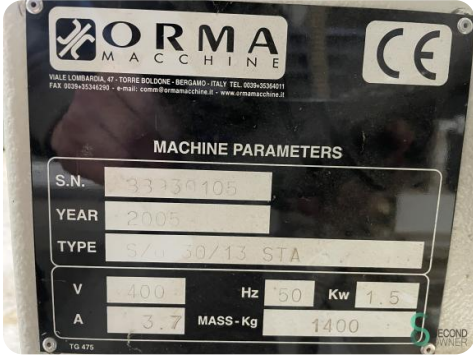

Veneer press - Orma S 6 30/13

Veneer press - Orma S 6 30/13

HOU.2411

2005

Brand Orma

Model S 6 30/13

Year 2005

Specifications

Dimensions

Length

Width

Height

Weight

Havenweg 6
6603AS Wijchen

T: +31 6 55855207
E: Peter@secondowner.com
W: <https://secondowner.com>