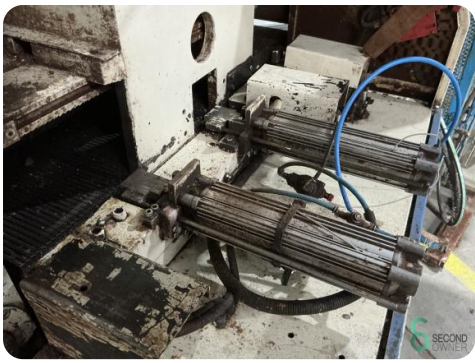

Finger joint machine - Paoletti Joint 2515E

Finger joint machine - Paoletti Joint 2515E

HOU6.521

2001

Brand	Paoletti
Model	Joint 2515E
Year	2001

Specifications

Voltage [V]	400
--------------------	-----

Power [kW]	58.0
-------------------	------

Dimensions

Length	
---------------	--

Width	
--------------	--

Height	
---------------	--

Weight	
---------------	--

Havenweg 6
6603AS Wijchen

T: +31 6 57668226
E: Glenn@secondowner.com
W: <https://secondowner.com>