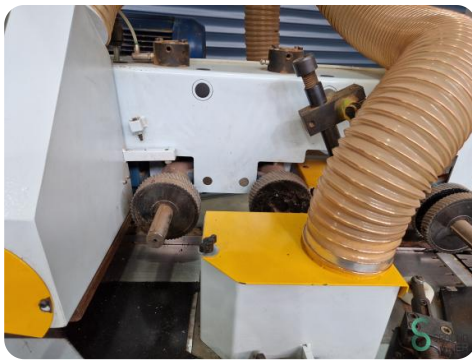

Havenweg 6
6603AS Wijchen

T: +31 6 57668226
E: Glenn@secondowner.com
W: <https://secondowner.com>