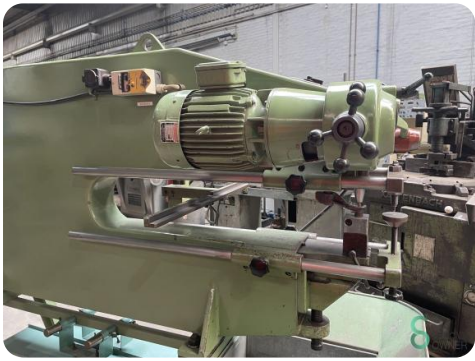

Havenweg 6
6603AS Wijchen

T: +31 6 14832789
E: Bram@secondowner.com
W: <https://secondowner.com>