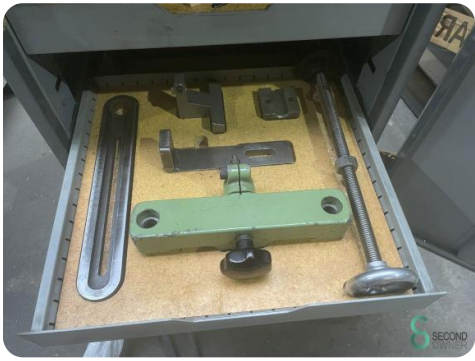

Punch & nibbling machine - Pionier MET.302 Pionier MET.302 Pionier NA1000/6

**Punch & nibbling machine -
Pionier MET.302 Pionier
MET.302 Pionier NA1000/6**

MET.302

Brand Pionier

Model

Year

Specifications

Model Eccentric

Dimensions

Length

Width

Height

Weight

Havenweg 6
6603AS Wijchen

T: +31 6 14832789
E: Bram@secondowner.com
W: <https://secondowner.com>