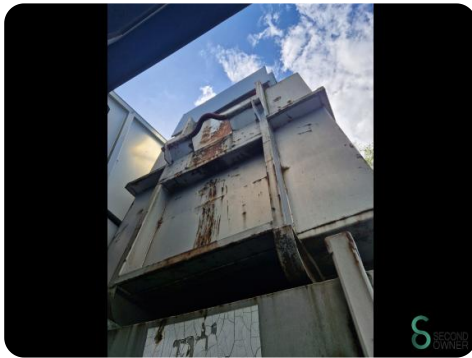

Havenweg 6
6603AS Wijchen

T: +31 6 55855207
E: Peter@secondowner.com
W: <https://secondowner.com>