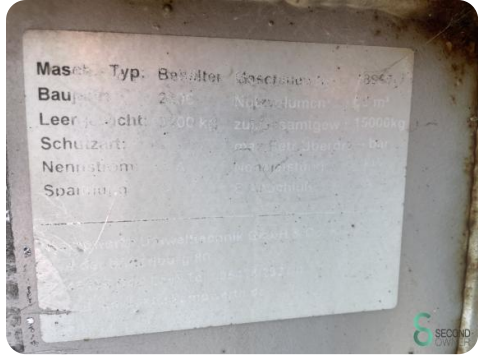

Waste press container - Presto SHD 1600

Waste press container - Presto SHD 1600

REC6.081

2006

Brand	Presto
Model	SHD 1600
Year	2006

Specifications

Dimensions

Length	12000
---------------	-------

Width	2400
--------------	------

Height	2950
---------------	------

Weight	6700
---------------	------

Havenweg 6
6603AS Wijchen

T: +31 6 55855207
E: Peter@secondowner.com
W: <https://secondowner.com>