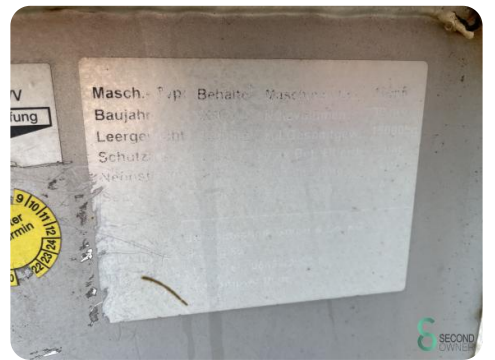

Waste press container - Presto SHD 1600

Waste press container - Presto SHD 1600

REC6.081

2006

Brand	Presto
Model	SHD 1600
Year	2006

Specifications

Dimensions

Length	12000
---------------	-------

Width	2400
--------------	------

Height	2950
---------------	------

Weight	6700
---------------	------

Havenweg 6
6603AS Wijchen

T: +31 6 55855207
E: Peter@secondowner.com
W: <https://secondowner.com>