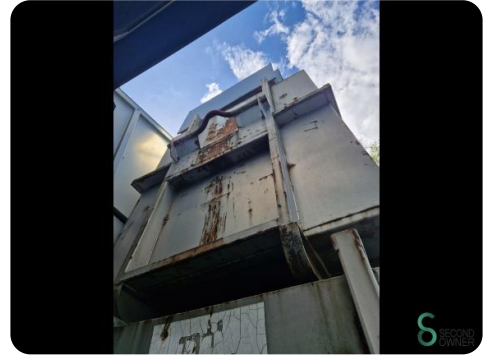

Waste press container - Presto SHD 1600

Waste press container - Presto SHD 1600

REC6.081

2006

Brand	Presto
Model	SHD 1600
Year	2006

Specifications

Dimensions

Length	12000
---------------	-------

Width	2400
--------------	------

Height	2950
---------------	------

Weight	6700
---------------	------

Havenweg 6
6603AS Wijchen

T: +31 6 55855207
E: Peter@secondowner.com
W: <https://secondowner.com>