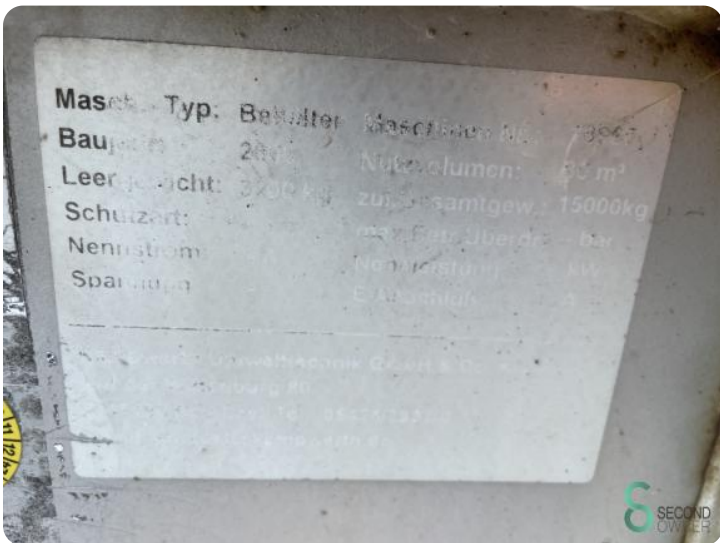

Waste press container - Presto SHD 1600

Waste press container - Presto SHD 1600

REC6.082

2006

Brand	Presto
Model	SHD 1600
Year	2006

Specifications

Dimensions

Length	12000
---------------	-------

Width	2400
--------------	------

Height	2950
---------------	------

Weight	6700
---------------	------

Havenweg 6
 6603AS Wijchen

T: +31 6 55855207
 E: Peter@secondowner.com
 W: https://secondowner.com