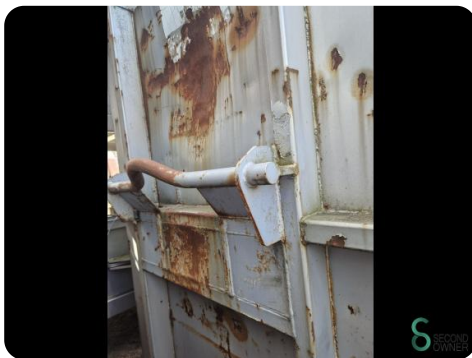

Waste press container - Presto SHD 1600

Waste press container - Presto SHD 1600

REC6.082

2006

Brand	Presto
Model	SHD 1600
Year	2006

Specifications

Dimensions

Length	12000
---------------	-------

Width	2400
--------------	------

Height	2950
---------------	------

Weight	6700
---------------	------

Havenweg 6
 6603AS Wijchen

T: +31 6 55855207
 E: Peter@secondowner.com
 W: https://secondowner.com