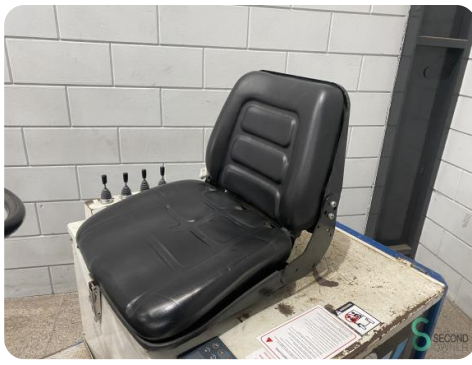

Model 3500

Year 1997

Specifications

Drive	Elektric
Brand/Type	R&W
Battery voltage	24V
Battery year of construction	2017
Options	Free-lift
Free lift	1320mm

Dimensions

Length	1900
Width	1150
Height	2000
Weight	1650