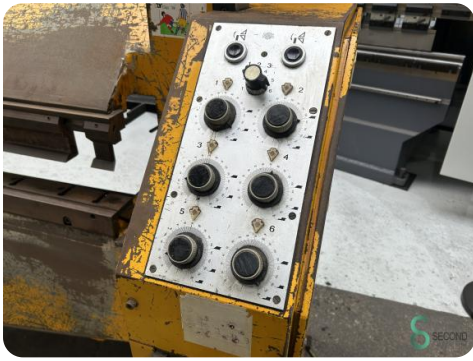

Havenweg 6
6603AS Wijchen

T: +31 6 14832789
E: Bram@secondowner.com
W: <https://secondowner.com>