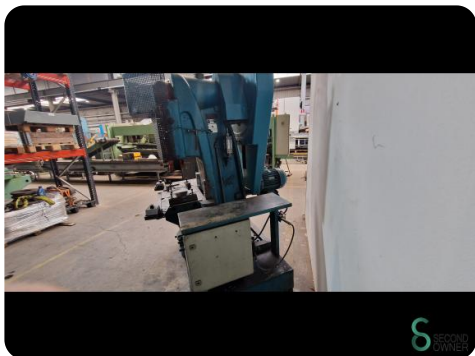

Specifications

Height adjustment 50mm

Power 40ton

Table width 400mm

Table length 580mm

Ram width 150mm

Ram length 380mm

Dimensions

Length 1500

Width 1400

Height 2400

Weight 1200

Havenweg 6
6603AS Wijchen

T: +31 6 14832789
E: Bram@secondowner.com
W: <https://secondowner.com>