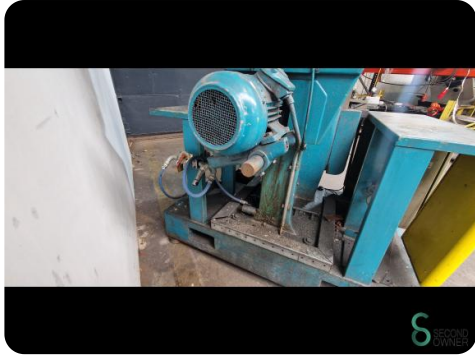

Specifications

Height adjustment 50mm

Power 40ton

Table width 400mm

Table length 580mm

Ram width 150mm

Ram length 380mm

Dimensions

Length 1500

Width 1400

Height 2400

Weight 1200

Havenweg 6
6603AS Wijchen

T: +31 6 14832789
E: Bram@secondowner.com
W: <https://secondowner.com>