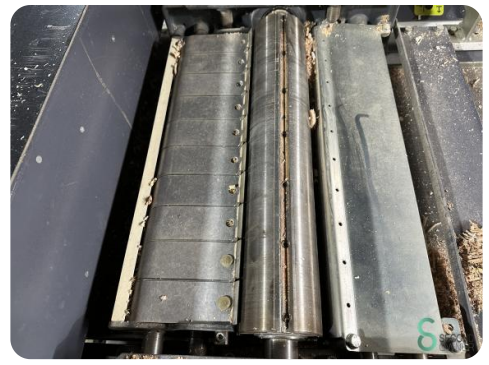

Thickness planer - Robland

Thickness planer - Robland

HOU.2413

2008

Brand Robland

Model

Year 2008

Specifications

Dimensions

Length

Width

Height

Weight

Havenweg 6
6603AS Wijchen

T: +31 6 57668226
E: Glenn@secondowner.com
W: <https://secondowner.com>