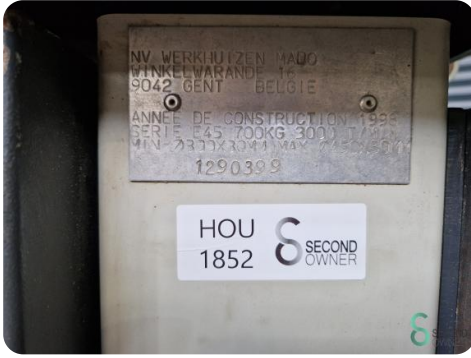

Sliding table saw - Robland E 45

Sliding table saw - Robland E 45

HOU.1852

1998

Brand Robland

Model E 45

Year 1998

Specifications

Dimensions

Length

Width

Height

Weight

Havenweg 6
6603AS Wijchen

T: +31 6 57668226
E: Glenn@secondowner.com
W: <https://secondowner.com>