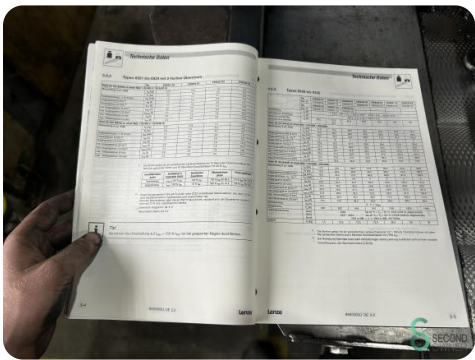

Sheet shear - Safan HT 310-13TS

Sheet shear - Safan HT 310-13TS

MET.1736

2001

Brand Safan
Model HT 310-13TS
Year 2001

Specifications

Dimensions

Length

Width

Height

Weight

Havenweg 6
6603AS Wijchen

T: +31 6 14832789
E: Bram@secondowner.com
W: <https://secondowner.com>