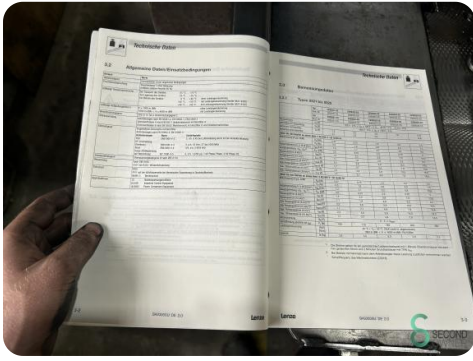

Sheet shear - Safan HT 310-13TS

Sheet shear - Safan HT 310-13TS

MET.1736

2001

Brand Safan
Model HT 310-13TS
Year 2001

Specifications

Dimensions

Length

Width

Height

Weight

Havenweg 6
6603AS Wijchen

T: +31 6 14832789
E: Bram@secondowner.com
W: <https://secondowner.com>