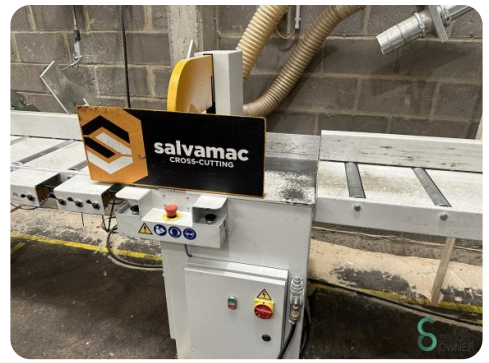

Under-table crosscut saw - Salvamac Classic 50

Under-table crosscut saw - Salvamac Classic 50

HOU.2736

2022

Brand	Salvamac
Model	Classic 50
Year	2022

Specifications

Dimensions

Length

Width

Height

Weight

Havenweg 6
6603AS Wijchen

T: +31 6 57668226
E: Glenn@secondowner.com
W: <https://secondowner.com>