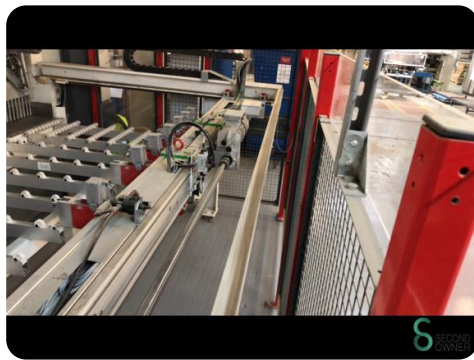

Havenweg 6
6603AS Wijchen

T: +31 6 57668226
E: Glenn@secondowner.com
W: <https://secondowner.com>