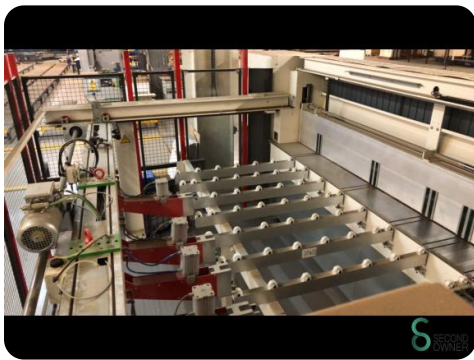

Havenweg 6
6603AS Wijchen

T: +31 6 57668226
E: Glenn@secondowner.com
W: <https://secondowner.com>