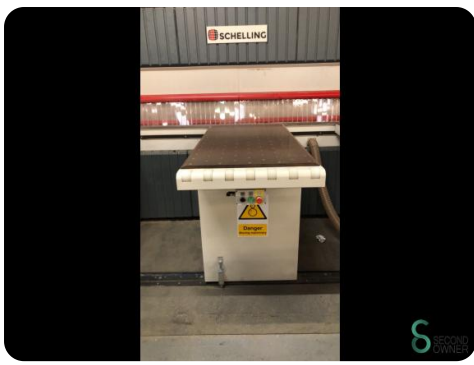

Havenweg 6
6603AS Wijchen

T: +31 6 57668226
E: Glenn@secondowner.com
W: <https://secondowner.com>