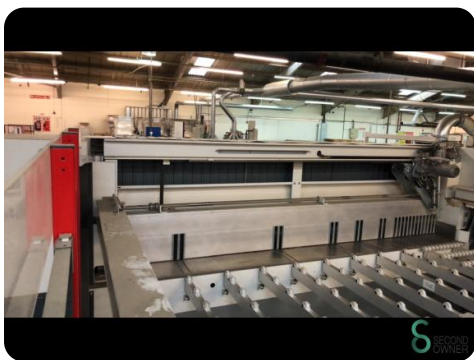

Havenweg 6
6603AS Wijchen

T: +31 6 57668226
E: Glenn@secondowner.com
W: <https://secondowner.com>