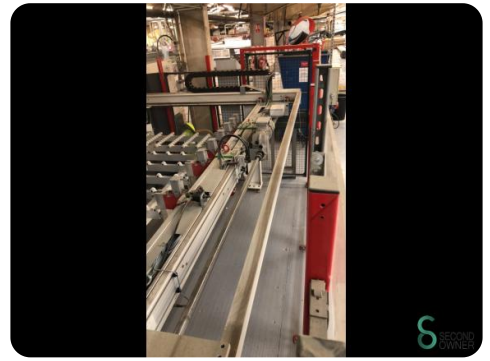

Havenweg 6
6603AS Wijchen

T: +31 6 57668226
E: Glenn@secondowner.com
W: <https://secondowner.com>