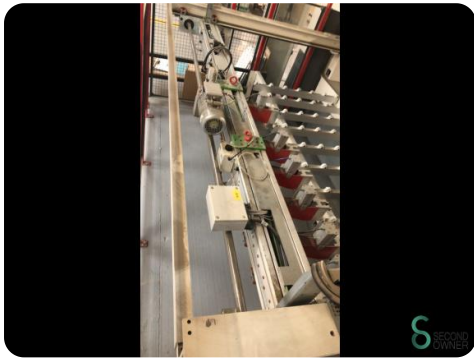

Havenweg 6
6603AS Wijchen

T: +31 6 57668226
E: Glenn@secondowner.com
W: <https://secondowner.com>