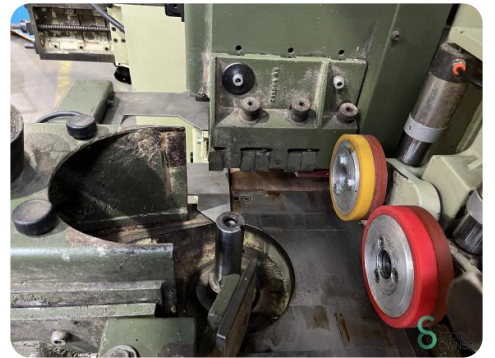

Four-sided planer - SCM

Four-sided planer - SCM

HOU.1015

1992

Brand SCM

Model

Year 1992

Specifications

Dimensions

Length

Width

Height

Weight

Havenweg 6
6603AS Wijchen

T: +31 6 57668226
E: Glenn@secondowner.com
W: <https://secondowner.com>