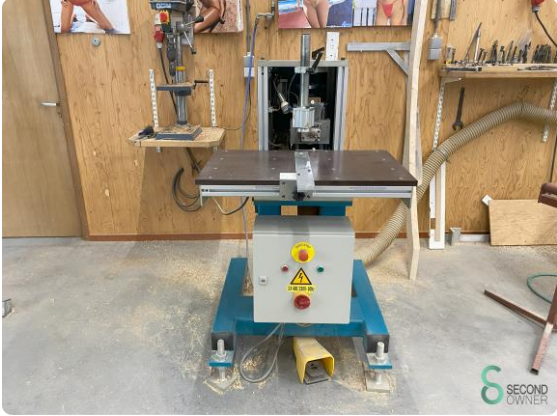

Dowel drilling machine / row drilling machine - Select 31300

Dowel drilling machine / row drilling machine - Select 31300

HOU.2511

2008

Brand	Select
Model	31300
Year	2008

Specifications

Dimensions

Length

Width

Height

Weight

Havenweg 6
6603AS Wijchen

T: +31 6 57668226
E: Glenn@secondowner.com
W: <https://secondowner.com>