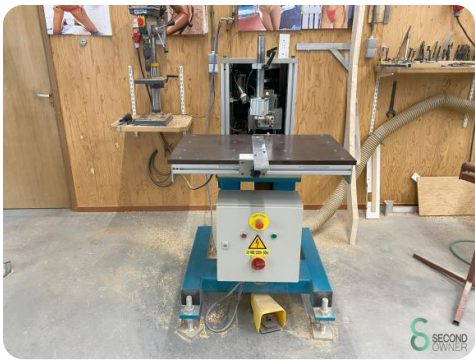

Havenweg 6
6603AS Wijchen

T: +31 6 57668226
E: Glenn@secondowner.com
W: <https://secondowner.com>