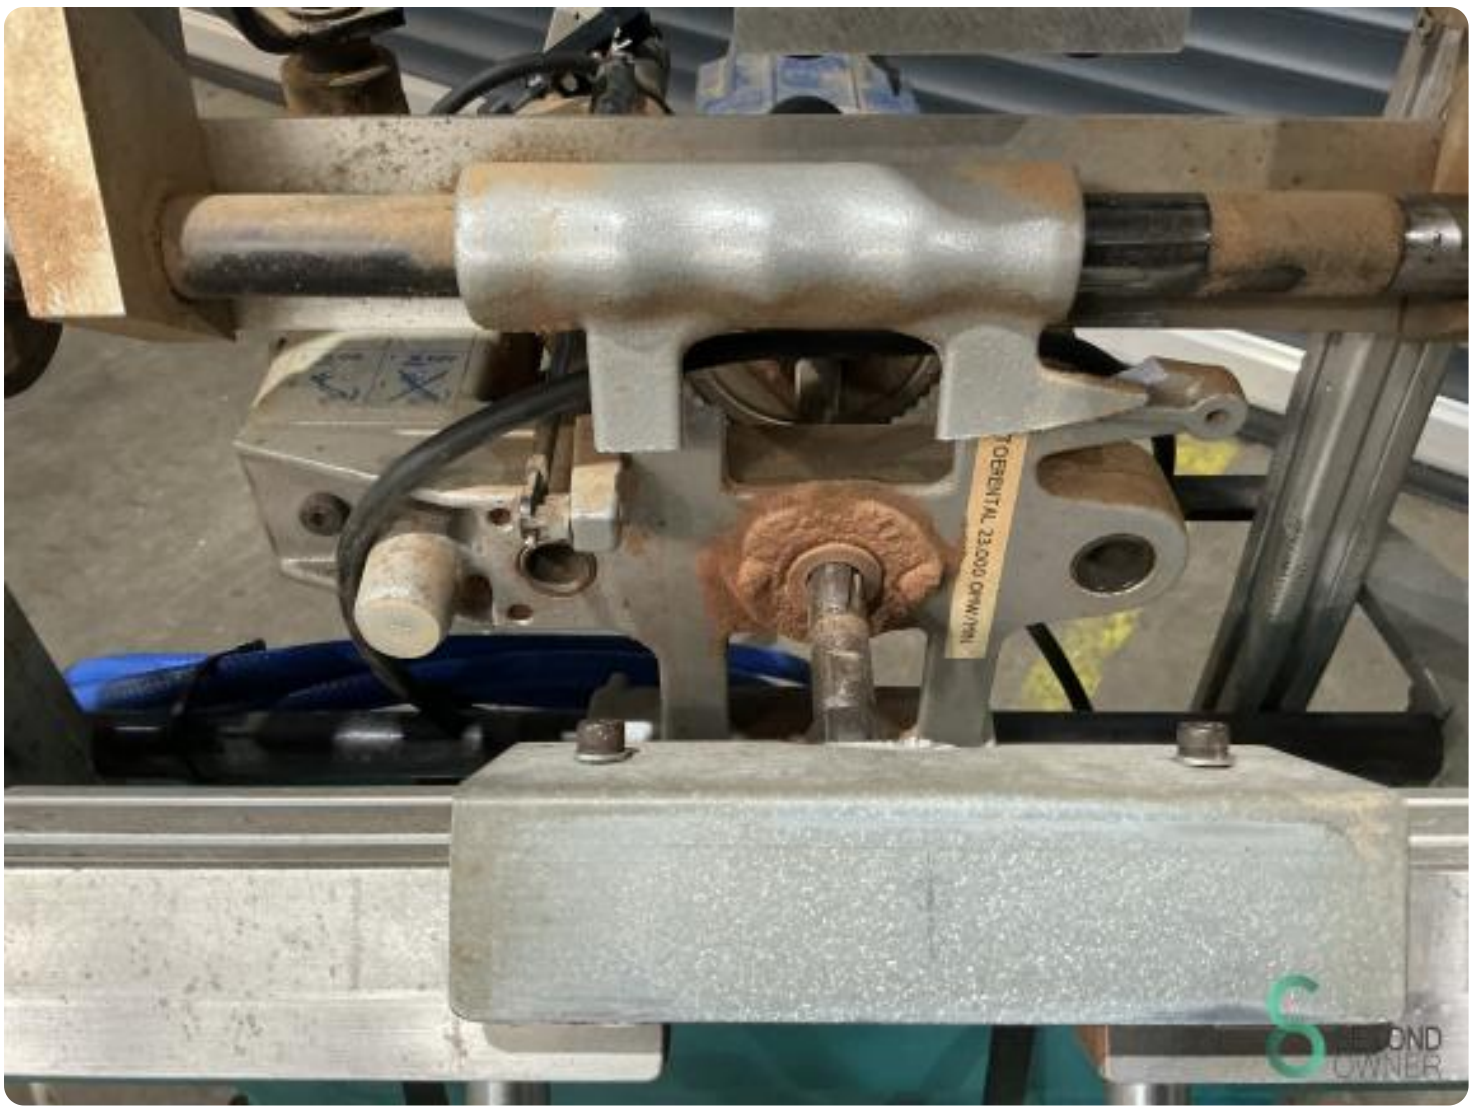

Havenweg 6
6603AS Wijchen

T: +31 6 57668226
E: Glenn@secondowner.com
W: <https://secondowner.com>