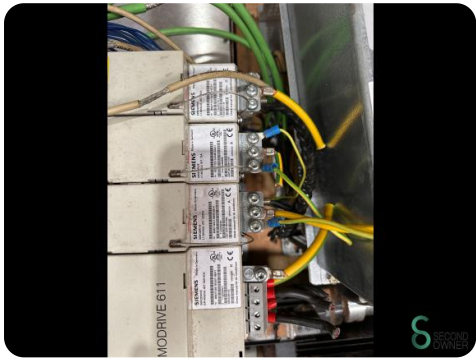

Havenweg 6
6603AS Wijchen

T: +31 6 55855207
E: Peter@secondowner.com
W: <https://secondowner.com>