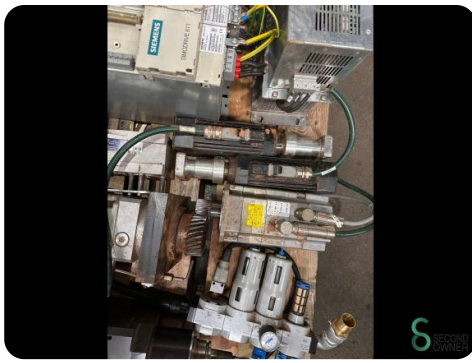

Havenweg 6
6603AS Wijchen

T: +31 6 55855207
E: Peter@secondowner.com
W: <https://secondowner.com>