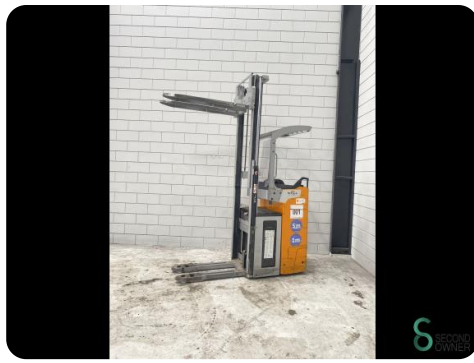

Stacker - Still

Stacker - Still

WKH.4550

Elektric

6807

2021

Brand Still

Model

Year 2021

Specifications

Drive	Elektric
Brand/Type	24V3NX5351
Battery voltage	24V
Battery year of construction	2021
Overhead clearance	2200mm
Fork length	1150mm

Dimensions

Length	1100
Width	800
Height	2200
Weight	1500