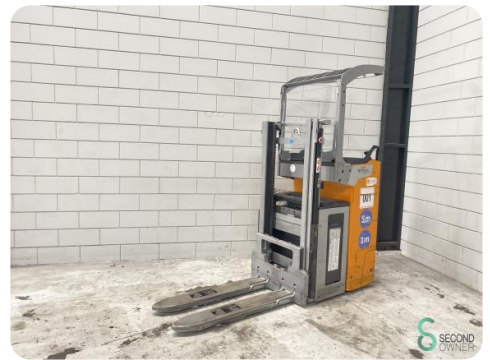

Stacker - Still

Stacker - Still

WKH.4550

Elektric

6807

2021

Brand Still

Model

Year 2021

Specifications

Drive	Elektric
Brand/Type	24V3NX5351
Battery voltage	24V
Battery year of construction	2021
Overhead clearance	2200mm
Fork length	1150mm

Dimensions

Length	1100
Width	800
Height	2200
Weight	1500