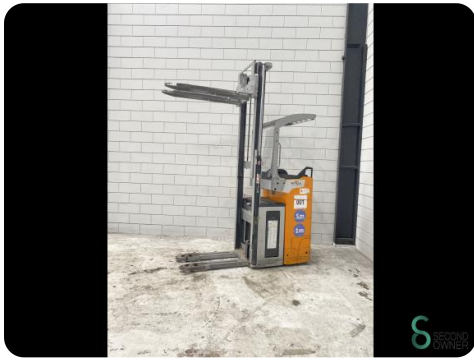

Stacker - Still

Stacker - Still

WKH.4550

Elektric

6807

2021

Brand Still

Model

Year 2021

Specifications

Drive	Elektric
Brand/Type	24V3NX5351
Battery voltage	24V
Battery year of construction	2021
Overhead clearance	2200mm
Fork length	1150mm

Dimensions

Length	1100
Width	800
Height	2200
Weight	1500