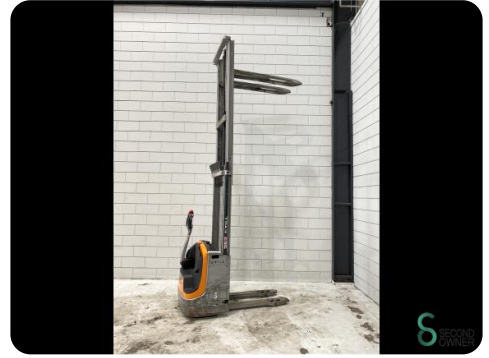

Stacker - Still

Stacker - Still

WKH.4687

Elektric

3865

2019

Brand Still

Model

Year 2019

Specifications

Drive	Elektric
Battery voltage	24V
Options	Free-lift
Free lift	1740mm
Overhead clearance	2150mm
Fork length	1150mm

Dimensions

Length	1800
Width	800
Height	2150
Weight	1003

Havenweg 6
6603AS Wijchen