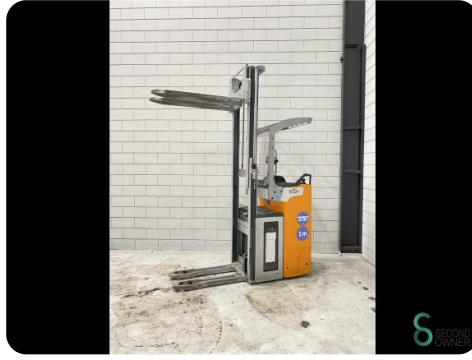

Stacker - Still

Stacker - Still

WKH.4578

Elektric

1113

2021

Brand Still

Model

Year 2021

Specifications

Drive	Elektric
Capacity	351Ah
Brand/Type	Nexsys 24V 3 NXS 351
Battery voltage	24V
Battery year of construction	2021
Inspection valid until	1-2025

Dimensions

Length	1100
Width	800
Height	2250
Weight	1595