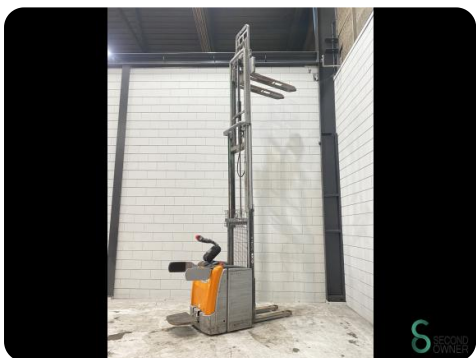

Stacker - Still

Stacker - Still

WKH.4549

Elektric

4631

2019

Brand Still

Model

Year 2019

Specifications

Drive	Elektric
Capacity	300Ah
Brand/Type	GNb 03 EPZV 0300 SC
Battery voltage	24V
Battery year of construction	2019
Free lift	1500mm

Dimensions

Length	2400
Width	800
Height	1900
Weight	1588