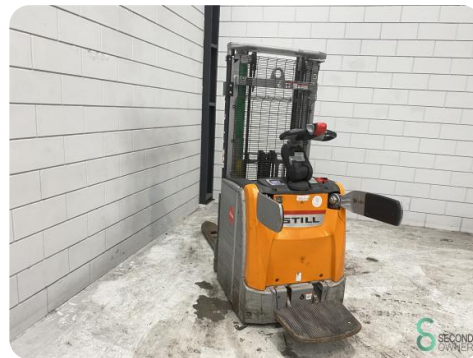

Stacker - Still

Stacker - Still

WKH.4549

Elektric

4631

2019

Brand Still

Model

Year 2019

Specifications

Drive	Elektric
Capacity	300Ah
Brand/Type	GNb 03 EPZV 0300 SC
Battery voltage	24V
Battery year of construction	2019
Free lift	1500mm

Dimensions

Length	2400
Width	800
Height	1900
Weight	1588