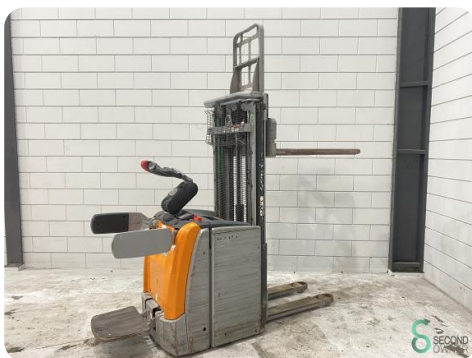

Stacker - Still

Stacker - Still

WKH.4549

Elektric

4631

2019

Brand Still

Model

Year 2019

Specifications

Drive	Elektric
Capacity	300Ah
Brand/Type	GNb 03 EPZV 0300 SC
Battery voltage	24V
Battery year of construction	2019
Free lift	1500mm

Dimensions

Length	2400
Width	800
Height	1900
Weight	1588