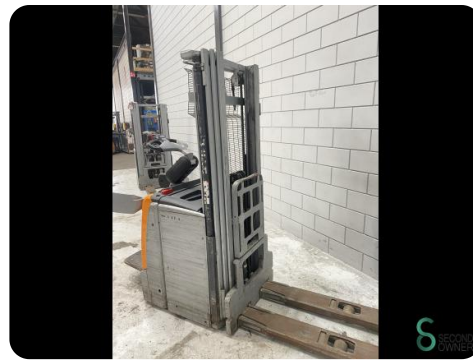

Stacker - Still

Stacker - Still

WKH.4549

Elektric

4631

2019

Brand Still

Model

Year 2019

Specifications

Drive	Elektric
Capacity	300Ah
Brand/Type	GNb 03 EPZV 0300 SC
Battery voltage	24V
Battery year of construction	2019
Free lift	1500mm

Dimensions

Length	2400
Width	800
Height	1900
Weight	1588