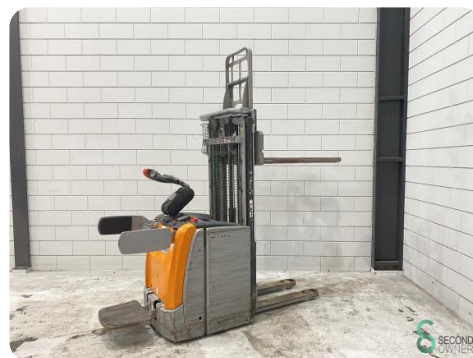

Stacker - Still

Stacker - Still

WKH.4549

Elektric

4631

2019

Brand Still

Model

Year 2019

Specifications

Drive	Elektric
Capacity	300Ah
Brand/Type	GNb 03 EPZV 0300 SC
Battery voltage	24V
Battery year of construction	2019
Free lift	1500mm

Dimensions

Length	2400
Width	800
Height	1900
Weight	1588