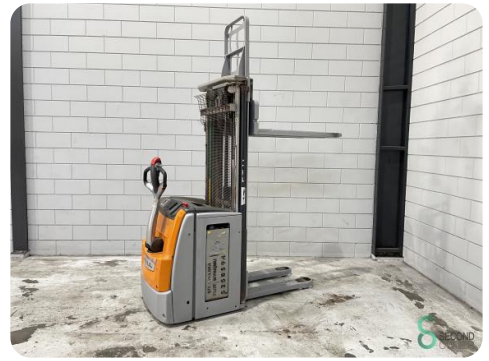

Stacker - Still

Stacker - Still

WKH.4149

5397

2017

Brand Still

Model

Year 2017

Specifications

Dimensions

Length

Width

Height

Weight

Havenweg 6
6603AS Wijchen

T: +31 6 11462913
E: Koen@secondowner.com
W: <https://secondowner.com>