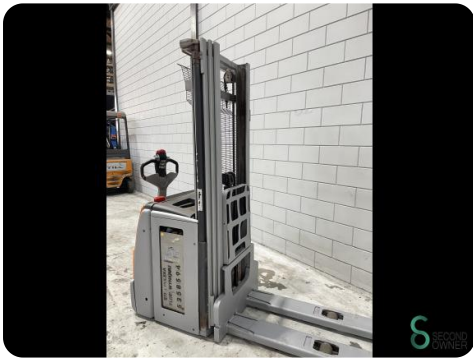

Specifications

Dimensions

Length

Width

Height

Weight

Havenweg 6
6603AS Wijchen

T: +31 6 11462913
E: Koen@secondowner.com
W: <https://secondowner.com>