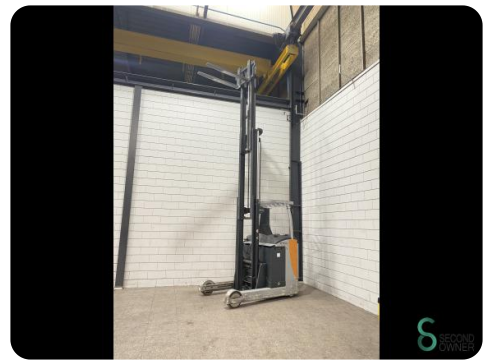

Options Joystick,
Free-lift

Dimensions

Length 2200

Width 1270

Height 2320

Weight 5012

Havenweg 6
6603AS Wijchen

T: +31 6 11462913
E: Koen@secondowner.com
W: <https://secondowner.com>