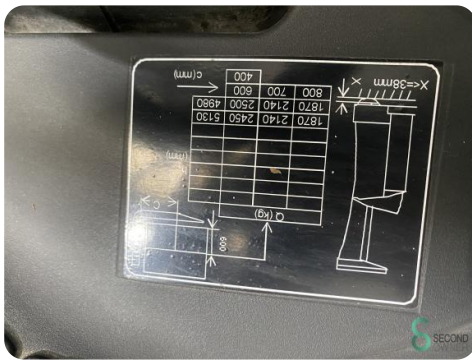

Options Joystick,
Free-lift

Dimensions

Length 2200

Width 1270

Height 2320

Weight 5012

Havenweg 6
6603AS Wijchen

T: +31 6 11462913
E: Koen@secondowner.com
W: <https://secondowner.com>