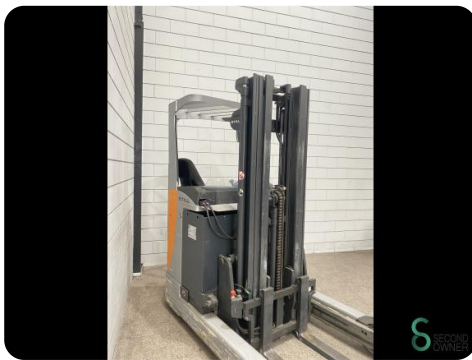

Reach truck - Still FM-X25

Reach truck - Still FM-X25

WKH5.426

Elektric

2500kg

11809

2008

Brand Still

Model FM-X25

Year 2008

Specifications

Drive Elektric

Capacity 600Ah

Brand/Type Habat

Battery voltage 48V

Battery year of construction 2016

Options Joystick,
Free-lift

Dimensions

Length 2200

Width 1270

Height 2320

Weight 5012

Havenweg 6
6603AS Wijchen

T: +31 6 11462913
E: Koen@secondowner.com
W: <https://secondowner.com>