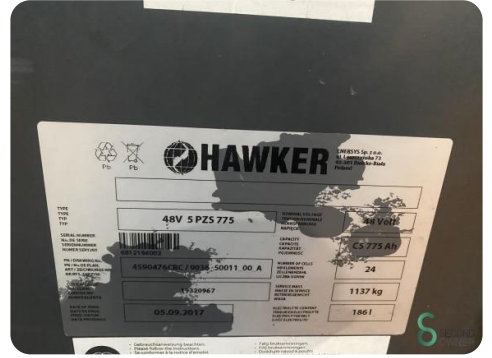

Model FM-X25

Year 2008

Specifications

Drive Elektric

Capacity 600Ah

Brand/Type Habat

Battery voltage 48V

Battery year of construction 2016

Options Joystick,
Free-lift

Dimensions

Length 2200

Width 1270

Height 2320

Weight 5012

Havenweg 6
6603AS Wijchen

T: +31 6 11462913
E: Koen@secondowner.com
W: <https://secondowner.com>