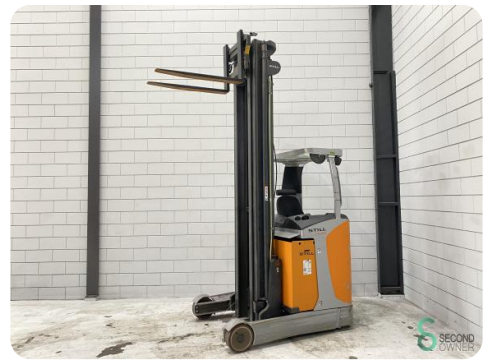

## Reach truck - Still

WKH.4489

Elektric

1400kg

6779

2017

**Brand** Still

**Model**

### Specifications

<b>Drive</b>	Elektric
<b>Capacity</b>	775Ah
<b>Brand/Type</b>	Triathlon 5 PzS 775
<b>Battery voltage</b>	48V
<b>Inspection valid until</b>	11-2024
<b>Free lift</b>	3010mm

### Dimensions

<b>Length</b>	1900
<b>Width</b>	1270
<b>Height</b>	3500
<b>Weight</b>	3954

Havenweg 6  
6603AS Wijchen

T: +31 6 11462913  
E: Koen@secondowner.com  
W: <https://secondowner.com>