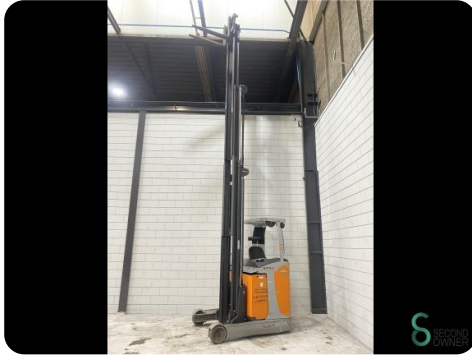

Reach truck - Still

Reach truck - Still

WKH.4177

Elektric

1400kg

12222

2017

Brand Still

Model

Year 2017

Specifications

Drive Elektric

Capacity 775Ah

Brand/Type Tabi

Battery voltage 48V

Battery year of construction 2018

Free lift 3000mm

Dimensions

Length 1900

Width 1270

Height 3500

Weight 4098

Havenweg 6
6603AS Wijchen

T: +31 6 11462913
E: Koen@secondowner.com
W: <https://secondowner.com>