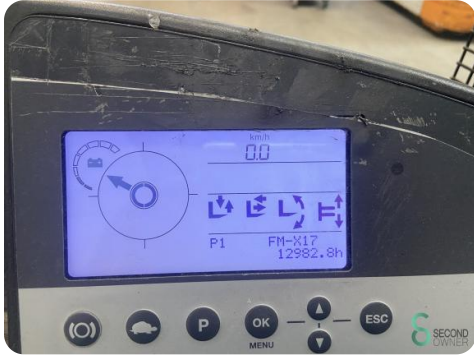

Model

Year 2014

Specifications

Drive	Elektric
Capacity	465Ah
Brand/Type	Tabi 3FP S465
Battery voltage	48V
Options	Joystick
Free lift	2300mm

Dimensions

Length	1850
Width	1230
Height	2700
Weight	2793

Havenweg 6
6603AS Wijchen