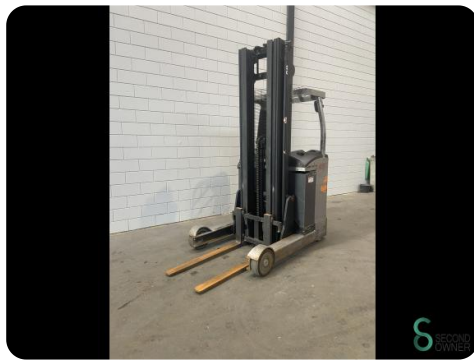

Reach truck - Still

Reach truck - Still

WKH.3340

Elektric

1700kg

12982

2014

Brand Still

Model

Year 2014

Specifications

Drive	Elektric
Capacity	465Ah
Brand/Type	Tabi 3FP S465
Battery voltage	48V
Options	Joystick
Free lift	2300mm

Dimensions

Length	1850
Width	1230
Height	2700
Weight	2793

Havenweg 6
6603AS Wijchen