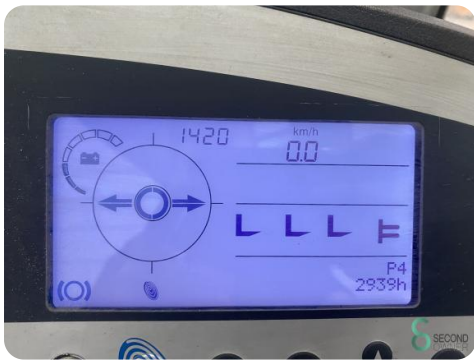

Model

Year 2018

Specifications

Drive	Elektric
Battery voltage	48V
Inspection valid until	12-24
Free lift	1800mm
Overhead clearance	2450mm
Fork length	1450mm

Dimensions

Length	2100
Width	1150
Height	2450
Weight	4056