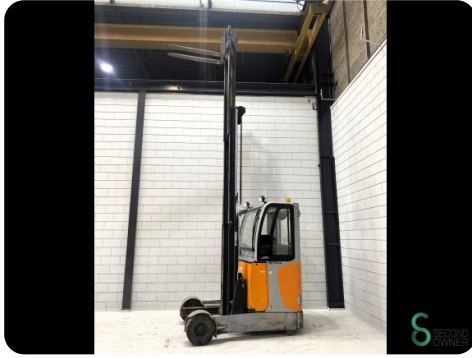

Reach truck - Still

Reach truck - Still

WKH.4399

Elektric

2000kg

2932

2018

Brand Still

Model

Year 2018

Specifications

Drive	Elektric
Battery voltage	48V
Inspection valid until	12-24
Free lift	1800mm
Overhead clearance	2450mm
Fork length	1450mm

Dimensions

Length	2100
Width	1150
Height	2450
Weight	4056